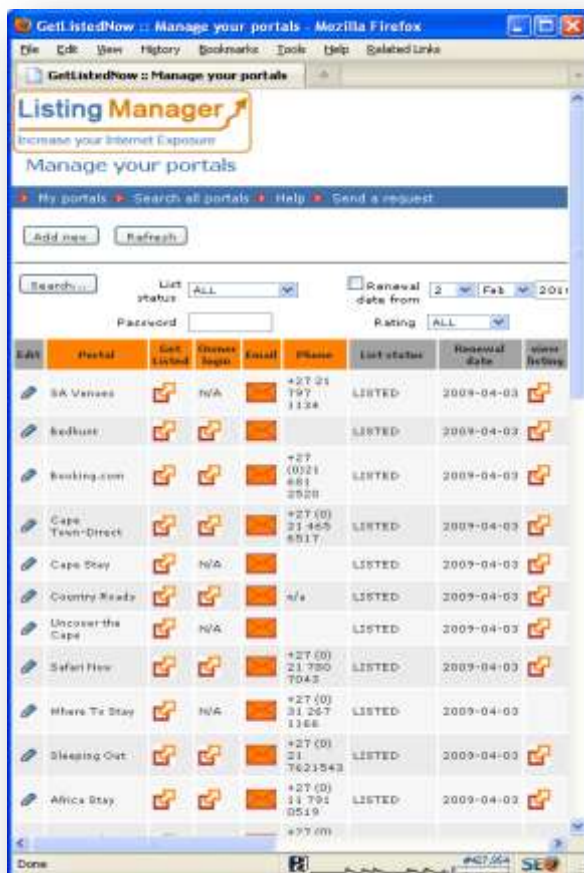

Online Exposure (Listing Manager)

To be enlisted with a large number of accommodation directories is an effective way of building your establishment's online presence and when choosing the right directories to list with, it is a very efficient way of ensuring a steady flow of enquiries and bookings for your establishment and will ultimately ensure top occupancy levels.

The Online Exposure Package will ensure that your establishment is represented on the most effective accommodation directories. Our online control panel will provide you with easy access to a quick overview of all your currently active as well as requested listings, a quick link will take you to the actual listing of your establishment on each of the directories to allow you to easily review all your listings and to keep track of the work we are doing for you.